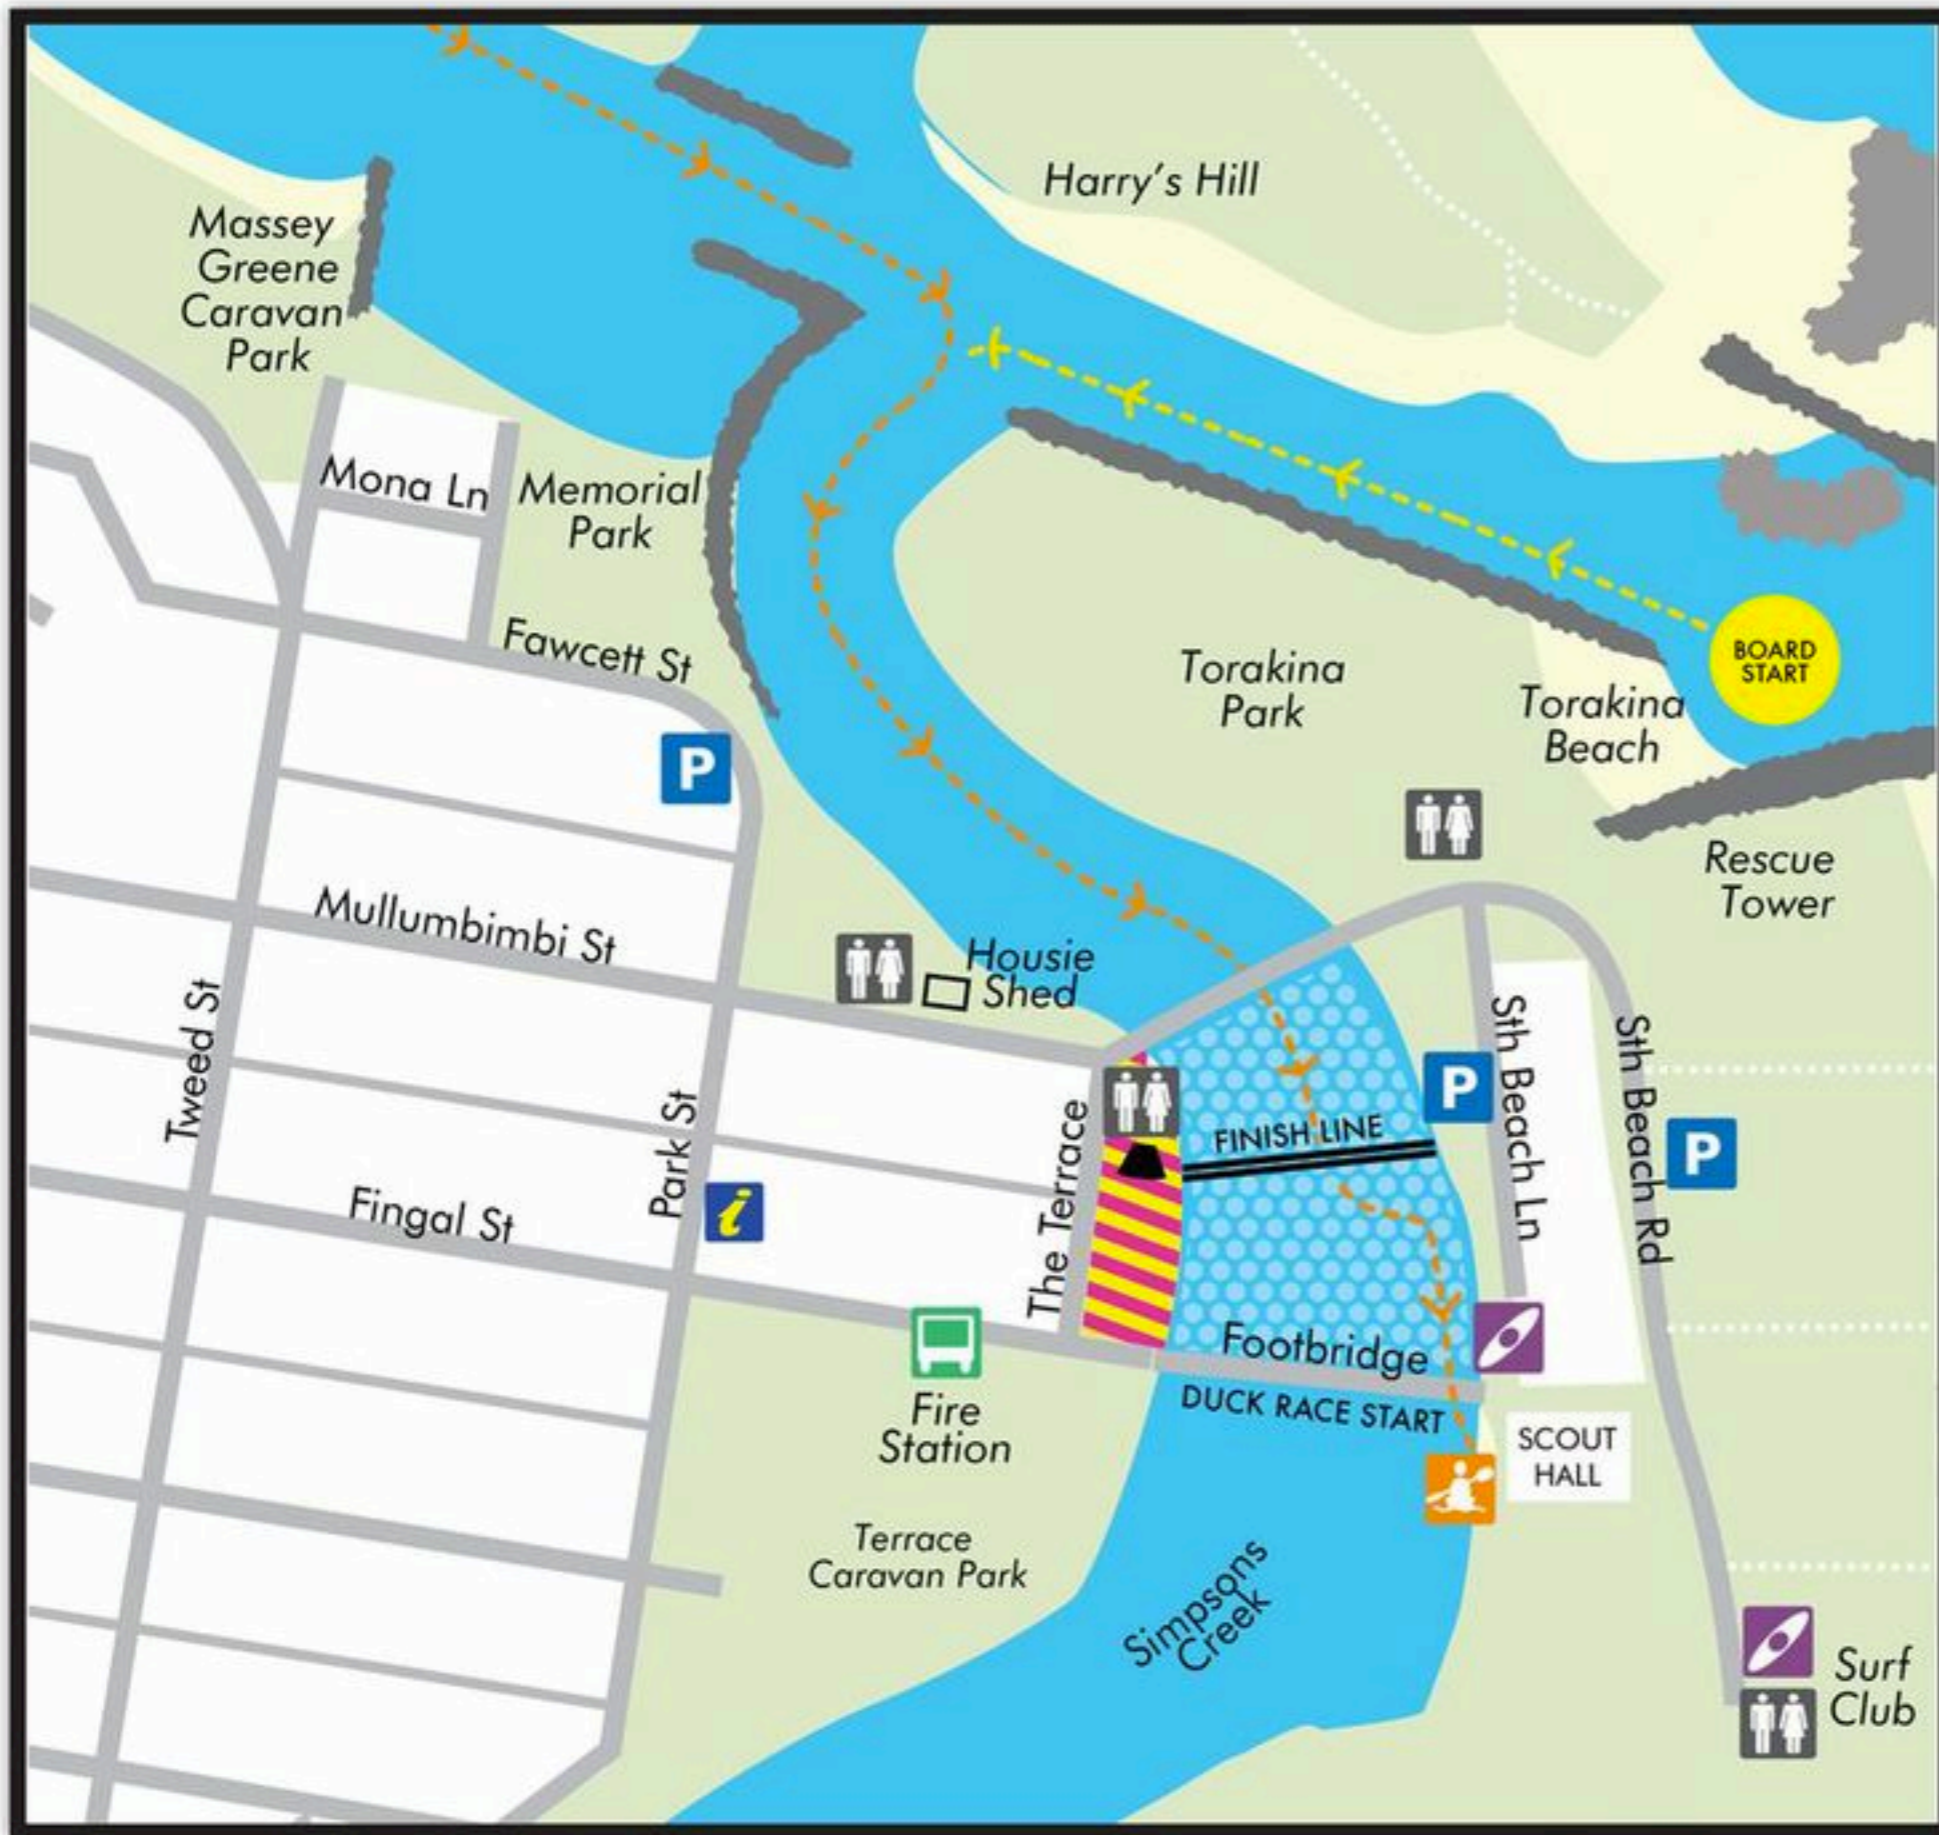

# BRUNSWICK HEADS

-  Paddlers' Exit
-  Shuttle bus
-  Kayak Parking
-  Terrace Fun Zone
-  Water Fun Zone
-  Toilets
-  Parking