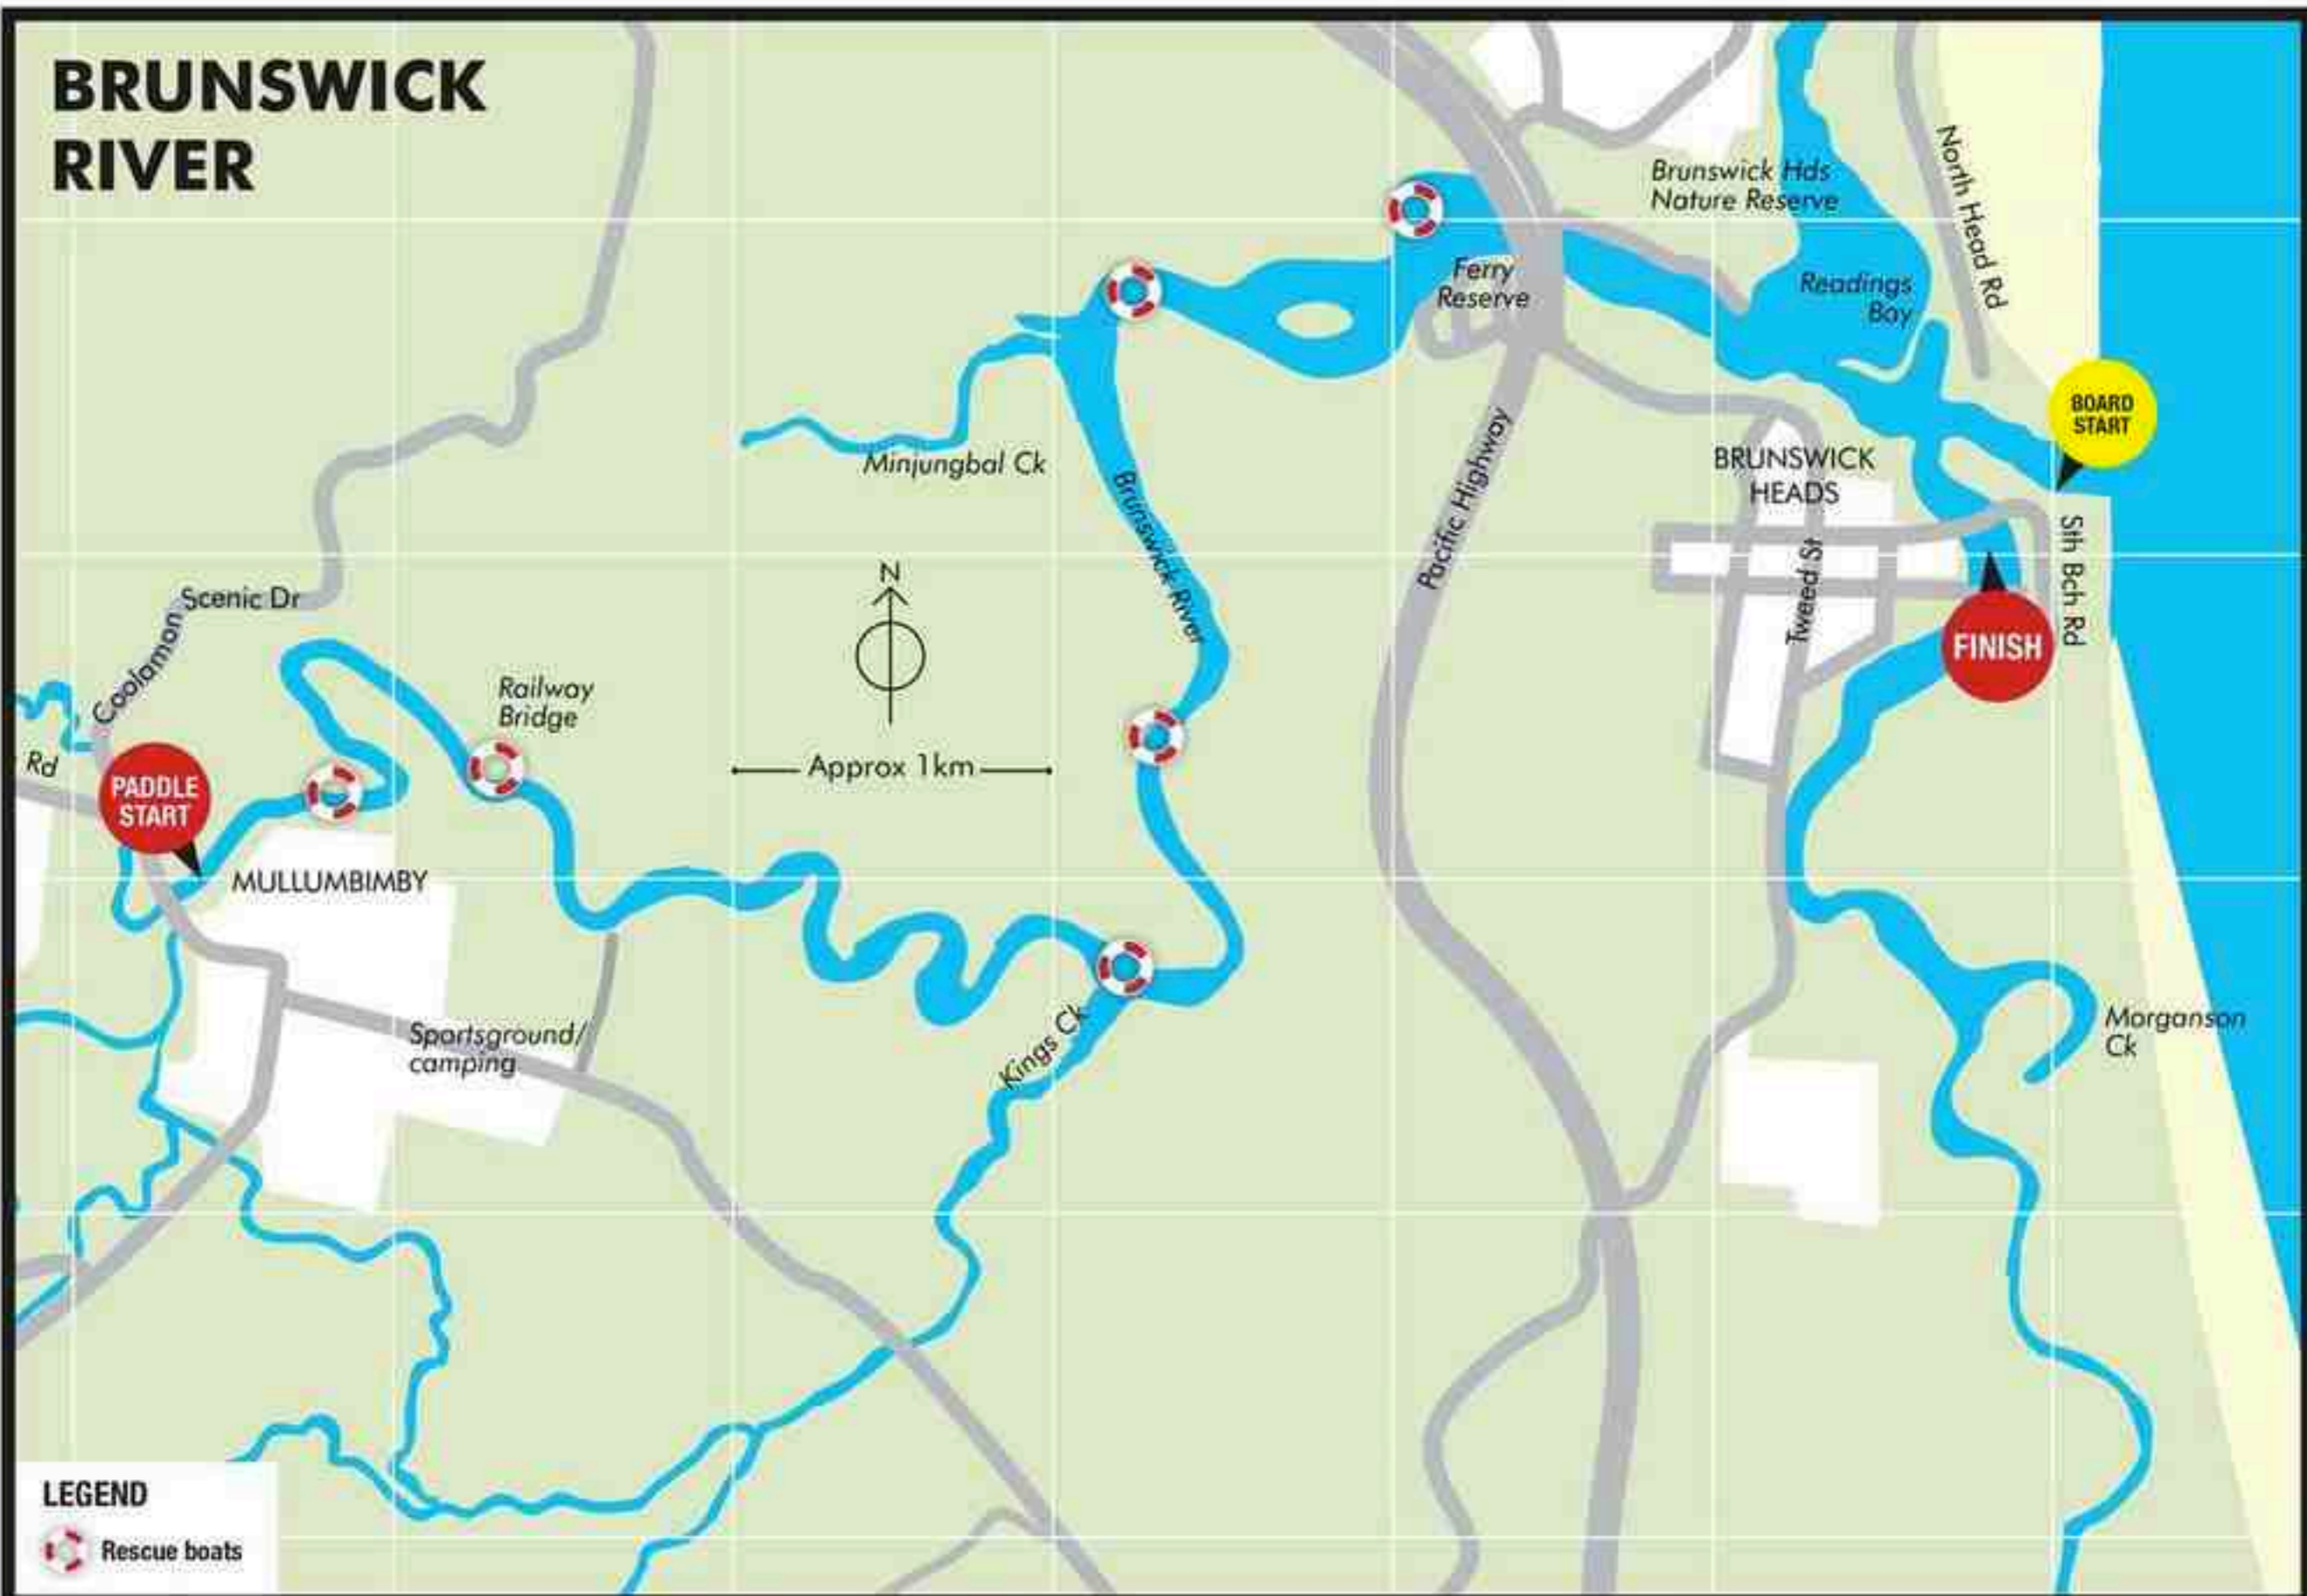

BRUNSWICK RIVER

LEGEND

-  Rescue boats