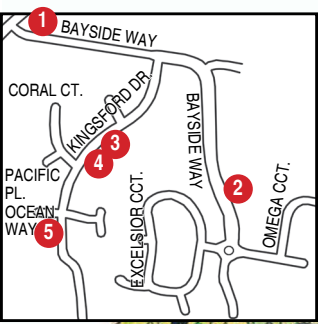

# KEY to VENUES

- P** Parking
- WC** Public toilets
- +** First Aid
- MP** Memorial Park
- CC** Catholic Church
- UC** Uniting Church
- S** Supermarket
- GG** Girl Guides
- VC** Visitors Centre
- PS** Primary School
- PH** Picture House
- B** Bakery
- R** Rotary BBQ
-  Police

**The Brunswick**  
AUSTRALIA Valley

Mark Russell's Map  
used with permission  
[www.brunswickvalley.com.au](http://www.brunswickvalley.com.au)