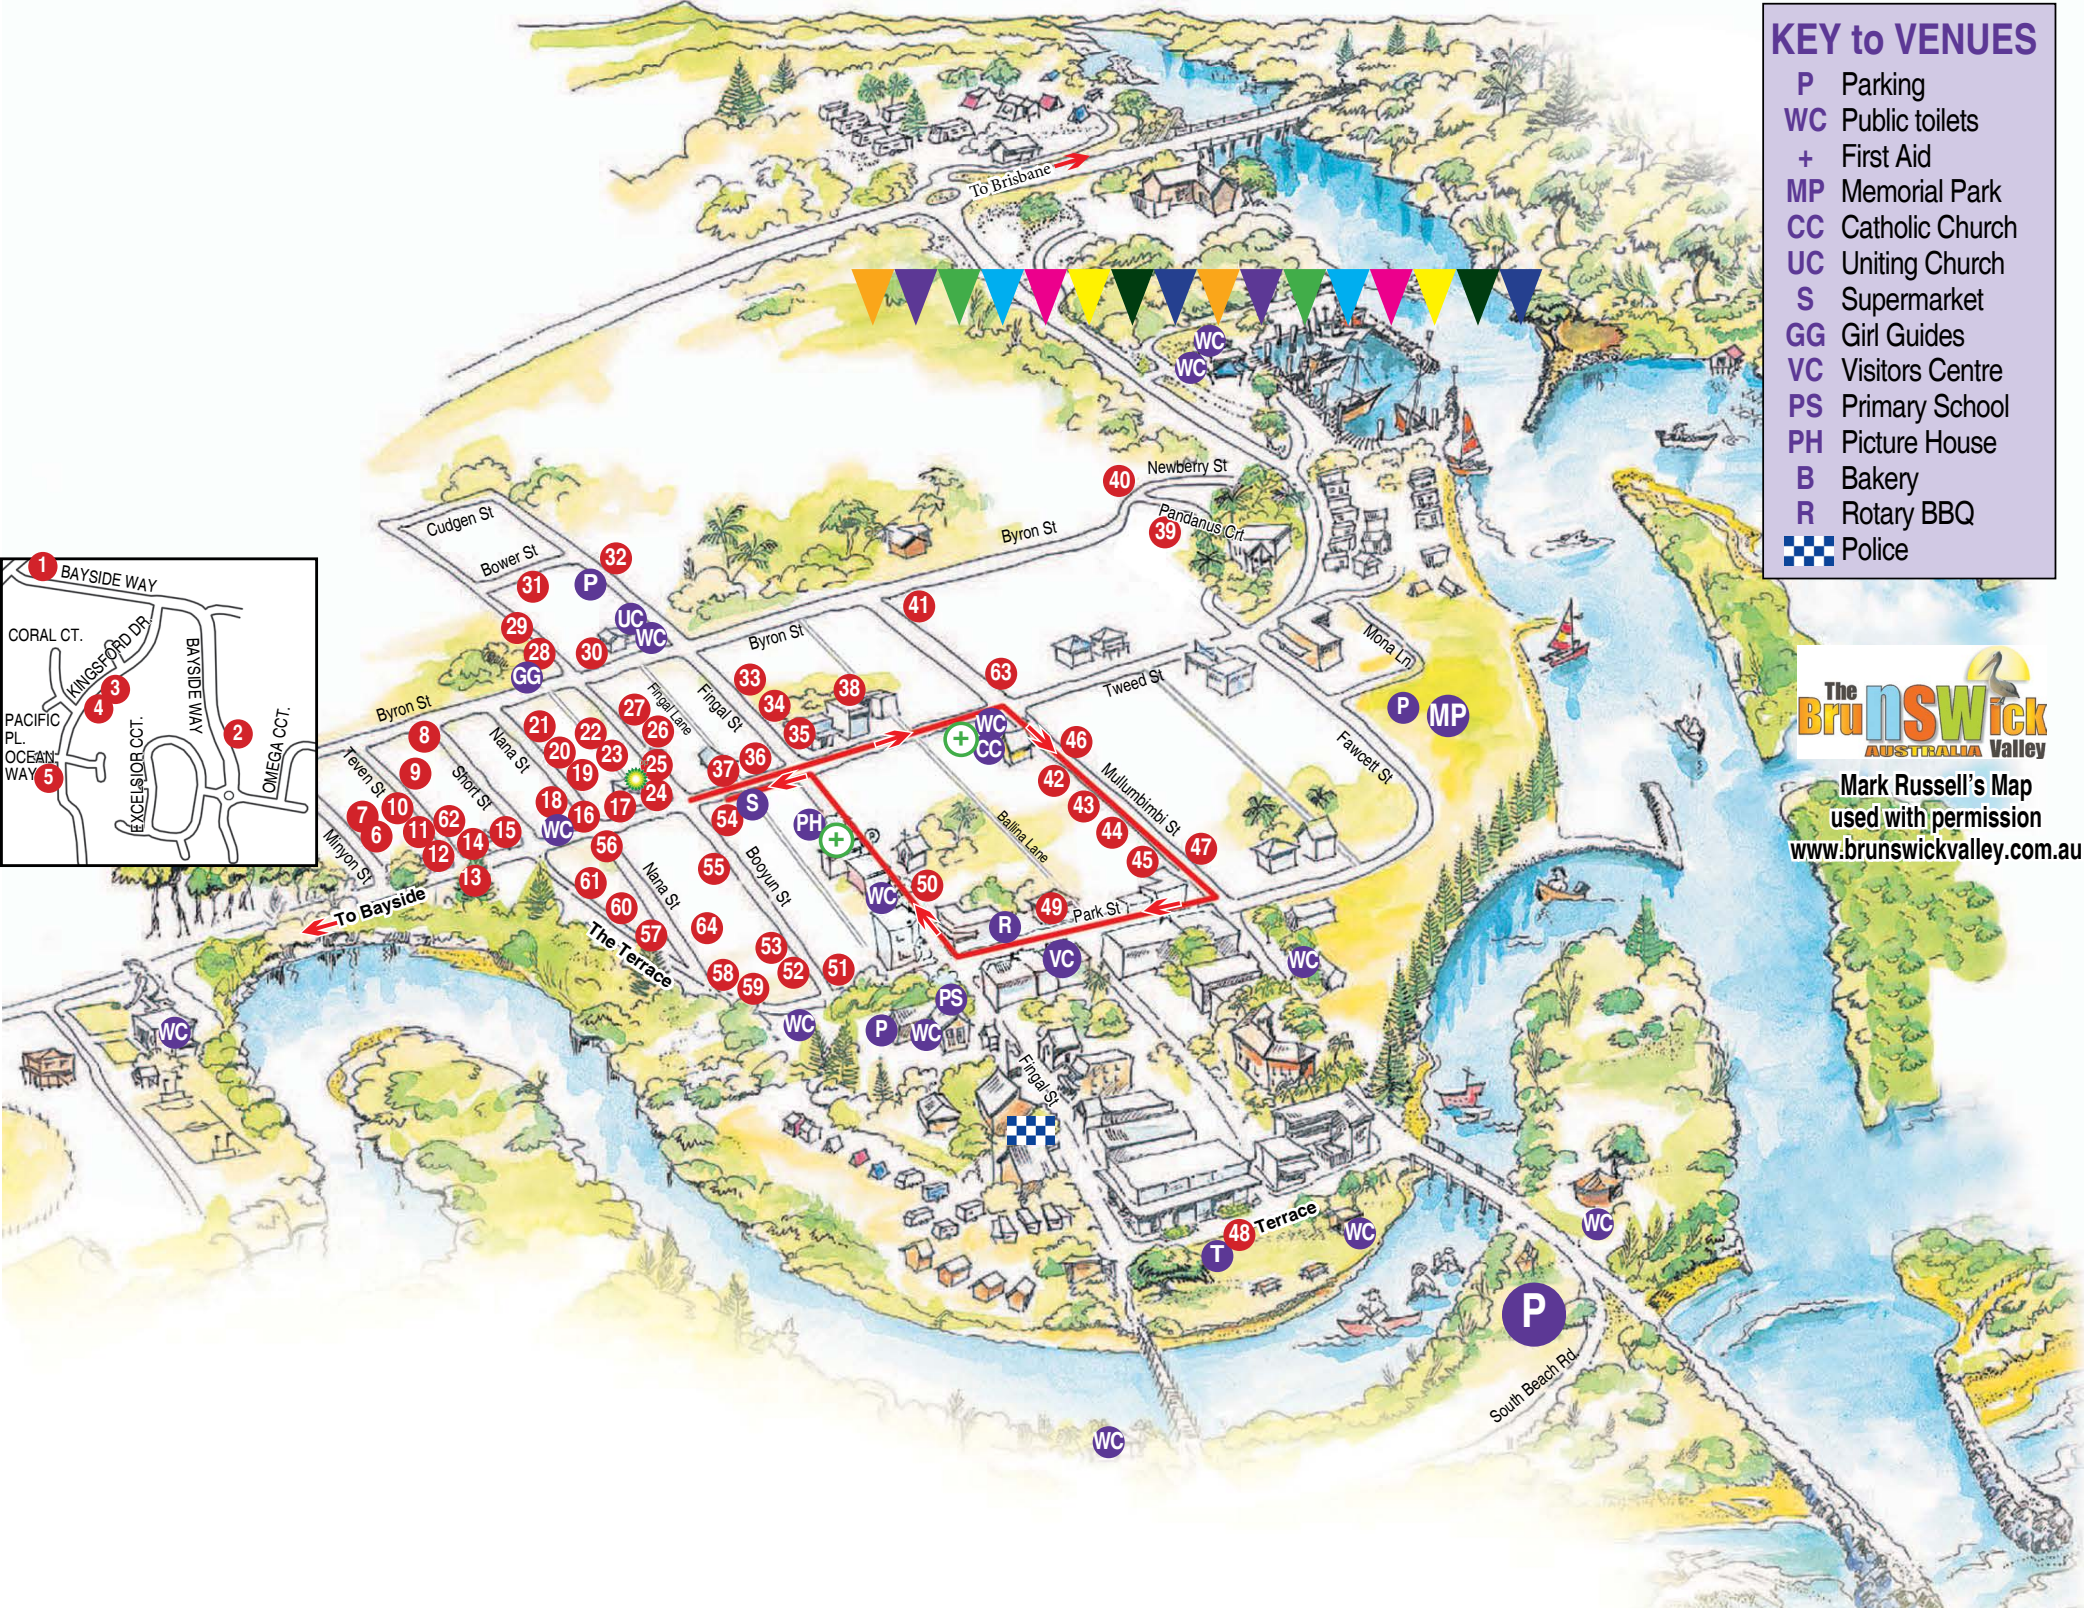

# KEY to VENUES

- P** Parking
- WC** Public toilets
- +** First Aid
- MP** Memorial Park
- CC** Catholic Church
- UC** Uniting Church
- S** Supermarket
- GG** Girl Guides
- VC** Visitors Centre
- PS** Primary School
- PH** Picture House
- B** Bakery
- R** Rotary BBQ
-  Police

**The Brunswick**  
AUSTRALIA Valley

Mark Russell's Map  
used with permission  
[www.brunswickvalley.com.au](http://www.brunswickvalley.com.au)