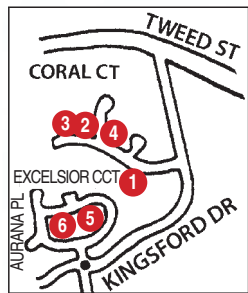

# All Town GARAGE SALE 8am start

(Follow the coloured bunting)

**KEY to VENUES**

- P Parking
- WC Public toilets
- + First Aid
- MP Memorial Park
- MH Memorial Hall
- ST St Thomas' Church
- CC Catholic Church
- S Supermarket
- C CWA hall
- X "Recycles" bikes
- K Bruns Kids
- VC Visitor Centre
- L Library
- PS Primary School
- CI Clems Cargo
- FS Fire Station
- G Girl Guides
- B Bowling Club

**The Brunswick Valley**  
 Mark Russell's Map  
 used with permission  
[www.brunswickvalley.com.au](http://www.brunswickvalley.com.au)

**Old & Gold will be on regardless of the weather. Many activities are under cover.**

**P** Rangers will be on duty all day!  
 Avoid a fine and support a community group with their \$5 all day parking 8-3.