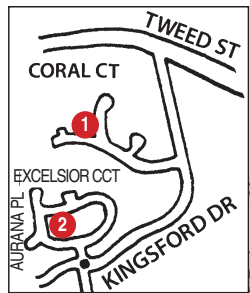

All Town GARAGE SALE 8am start

(Follow the coloured bunting)

- KEY to VENUES**
- P Parking
 - WC Public toilets
 - + First Aid
 - MP Memorial Park
 - MH Memorial Hall
 - WL Wheel of Life
 - CC Catholic Church
 - S Supermarket
 - CWA CWA hall
 - X "Recycles" bikes
 - K Bruns Kids
 - VC Visitor Centre
 - PS Primary School
 - CI Clems Cargo
 - T The Terrace
 - PH Picture House
 - W Whatever
 - R Rotary BBQ
 - Police

The Brunswick
AUSTRALIA Valley

Mark Russell's Map
used with permission
www.brunswickvalley.com.au

Old & Gold will be on regardless of the weather. Many activities are under cover.

P Rangers will be on duty all day!
Avoid a fine & support the Bruns Public School with their \$5 all day parking.